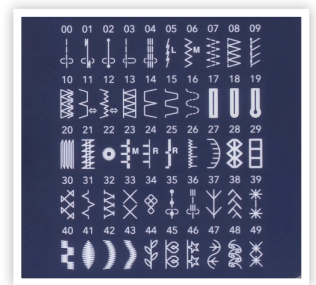

BONUS QUILTING KIT INCLUDED

LCD SCREEN WITH EASY NAVIGATION KEYS

50 BUILT-IN STITCHES

Janome's **Travel Mate 50** computerized sewing machine offers an incredible travel machine with a wide selection of quilting and applique stitches, a programmable block alphabet perfect for personalizing projects and quilt labels. An automatic Thread Trimmer, Hard Cover, and Extension Table are also included... *plus a Bonus Quilting Kit!*

FEATURES

- Computerized Sewing Machine
- 50 Built-in Stitches
- 3 One-step Buttonholes
- Bright LED Screen with easy Navigation Keys
- 820 stitches per minute
- Start/Stop Button
- Max. Stitch Width: 7mm
- Max. Stitch Length: 5mm
- 7-piece Feed Dog
- Free Arm Convertible
- Built-in Needle vThreader
- Auto-declutch Bobbin Winder
- Adjustable Thread Tension
- Needle Up/Down
- Reverse Button
- Speed Control Slider
- Locking Stitch Button
- Automatic Thread Cutter
- Drop Feed