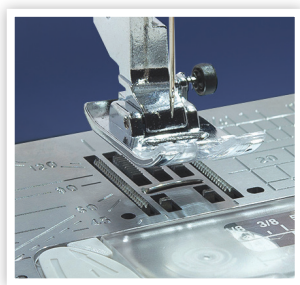

TRAVEL MATE 50

Sew On-the-Go —————▶

Janome's **Travel Mate 50** is user-friendly machine and is easily portable, so you can take your passion for sewing with you wherever you may roam!

JANOME

7-PIECE FEED DOG

BONUS QUILTING KIT INCLUDED

LCD SCREEN WITH EASY NAVIGATION KEYS

50 BUILT-IN STITCHES

Janome's **Travel Mate 50** computerized sewing machine offers an incredible travel machine with a wide selection of quilting and applique stitches, a programmable block alphabet perfect for personalizing projects and quilt labels. An automatic Thread Trimmer, Hard Cover, and Extension Table are also included... *plus a Bonus Quilting Kit!*

FEATURES

- Computerized Sewing Machine
- 50 Built-in Stitches
- 3 One-step Buttonholes
- Bright LED Screen with easy Navigation Keys
- 820 stitches per minute
- Start/Stop Button
- Max. Stitch Width: 7mm
- Max. Stitch Length: 5mm
- 7-piece Feed Dog
- Free Arm Convertible
- Built-in Needle vThreader
- Auto-declutch Bobbin Winder
- Adjustable Thread Tension
- Needle Up/Down
- Reverse Button
- Speed Control Slider
- Locking Stitch Button
- Automatic Thread Cutter
- Drop Feed