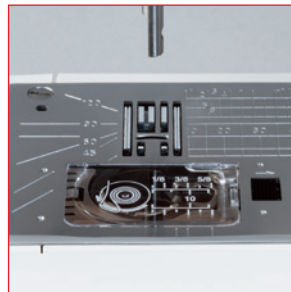

4120QDC-B

JANOME

janome.com

4120QDC-B

Quilting Set Included

Patented Needle Plate Markings

Easy Navigation and LCD Screen

Superior Plus Feed System (SFS+)

Sewing

- Top loading full rotary hook bobbin
- 120 built-in stitches, including alphabet
- 7 one-step buttonholes
- Manual thread tension control
- Built-in one-hand needle threader
- Snap-on presser feet
- Memorized needle up/down with down as default setting
- 7-piece feed dog
- Free arm
- Drop feed
- Built-in thread cutter
- Locking stitch button
- Speed control slider
- Twin needle guard
- Easy reverse button
- Start/stop button
- Stitch pattern memory capability
- Auto declutch bobbin winder
- Extra high presser foot lift
- LCD screen with enhanced informational display and touchpad for easy navigation
- Foot pressure adjustment
- Maximum stitch width: 7mm
- Maximum stitch length: 5mm
- Hard cover and instructional DVD included
- Extension table included
- Quilting Set included