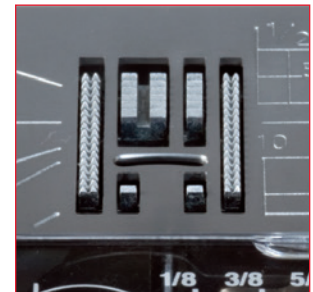

4120QDC-B

JANOME

janome.com

4120QDC-B

Quilting Set Included

Patented Needle Plate Markings

Easy Navigation and LCD Screen

Superior Plus Feed System (SFS+)

Sewing

- Top loading full rotary hook bobbin
- 120 built-in stitches, including alphabet
- 7 one-step buttonholes
- Manual thread tension control
- Built-in one-hand needle threader
- Snap-on presser feet
- Memorized needle up/down with down as default setting
- 7-piece feed dog
- Free arm
- Drop feed
- Built-in thread cutter
- Locking stitch button
- Speed control slider
- Twin needle guard
- Easy reverse button
- Start/stop button
- Stitch pattern memory capability
- Auto declutch bobbin winder
- Extra high presser foot lift
- LCD screen with enhanced informational display and touchpad for easy navigation
- Foot pressure adjustment
- Maximum stitch width: 7mm
- Maximum stitch length: 5mm
- Hard cover and instructional DVD included
- Extension table included
- Quilting Set included