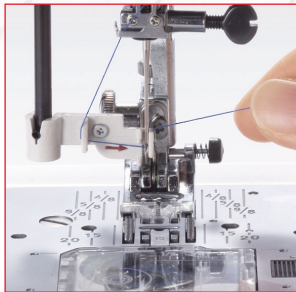

2030DC-T

JANOME

Reliability by Design

2030DC-T

One-Hand Needle Threader

Backlit LCD Screen with easy Navigation Keys

30 Built-In Stitches

Sewing

- Top loading full rotary hook bobbin
- 30 built-in stitches
- 3 one-step buttonholes
- Manual thread tension control
- One-hand needle threader
- Snap-on presser feet
- 7-piece feed dog
- Free arm
- Drop feed
- Start/stop button
- Speed control slider
- Locking stitch button
- Memorized needle up/down
- Easy reverse button
- Auto declutch bobbin winder
- Extra high presser foot lift
- Backlit LCD screen with easy navigation keys
- Maximum stitch width: 7mm
- Maximum stitch length: 5mm
- Soft cover included