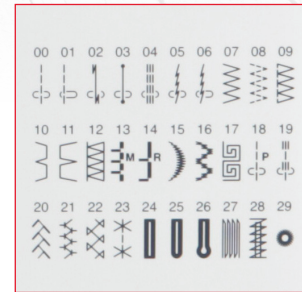

2030DC-T

JANOME

Reliability by Design

2030DC-T

One-Hand Needle Threader

Backlit LCD Screen with easy Navigation Keys

30 Built-In Stitches

Sewing

- Top loading full rotary hook bobbin
- 30 built-in stitches
- 3 one-step buttonholes
- Manual thread tension control
- One-hand needle threader
- Snap-on presser feet
- 7-piece feed dog
- Free arm
- Drop feed
- Start/stop button
- Speed control slider
- Locking stitch button
- Memorized needle up/down
- Easy reverse button
- Auto declutch bobbin winder
- Extra high presser foot lift
- Backlit LCD screen with easy navigation keys
- Maximum stitch width: 7mm
- Maximum stitch length: 5mm
- Soft cover included