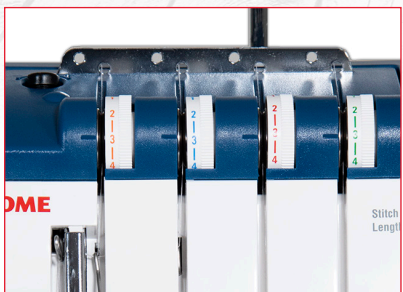

FA4

Exceptional Control Serger Technology

JANOME

FA4 Advanced Serger

Color Coded Thread Guides

Speeds up to 1,300 SPM

Convertible Free Arm

Embroidery

- 2, 3 and 4 thread convertible
- Lay-in thread tension dial
- Easy to read threading chart
- Adjustable cutting width from 3.1mm - 7.3mm
- Differential feed ratio from 0.5 to 2.25
- Quick change rolled hem
- Changeable thread guide
- Retractable upper knife
- Snap-on presser feet
- Color coded thread guides
- Adjustable foot pressure
- Speeds up to 1,300 SPM