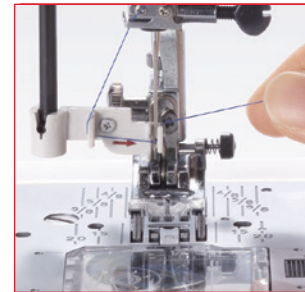

TS100Q

JANOME

— a story in every stitch —

TS100Q

Backlit LCD Screen with 100 Built-in Stitch Options

Easy Convenience Features

Built-in, One-Hand Needle Threader

Sewing

- Horizontal rotary hook
- 100 built-in stitches,
- 7 One-step buttonholes
- Manual thread tension control
- Built-in, one-hand needle threader
- Snap-on presser feet
- Needle up/down with up as default setting
- 7-piece feed dog
- Free arm
- Drop feed
- Start/stop button
- Speed control slider
- Locking stitch button
- Easy reverse button
- Auto declutch bobbin winder
- Extra high presser foot lift
- Backlit LCD screen with easy navigation keys
- Maximum stitch width: 7mm
- Maximum stitch length: 5mm
- Extension table included
- Hard cover included
- Bonus: Quilting Kit