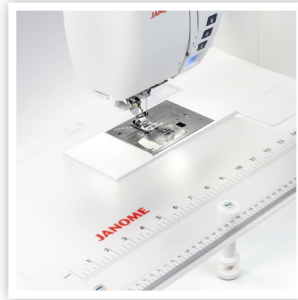

EXTRA-WIDE EXTENSION
TABLE INCLUDED