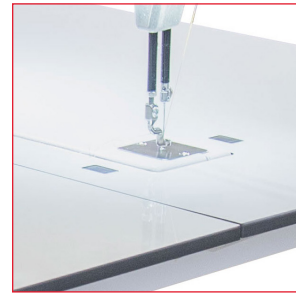

# Quilt Maker Pro 18 Versa

Built-in Telescoping  
Thread Stand

Digital LCD  
Touchscreen Displays

Two Mode stitch  
Regulators

## Features

- 18" of throat space and 8" of vertical space (Four times the quilting space of the average home sewing machine)
- Easy setup and assembly
- Paired with the exclusive Versa Table with built-in Versa Stitch Regulation
- Adjustable table height from 25.5" to 39.5"
- Stitching speed up to 2,200 stitches per minute
- From 4 up to 22 precision stitches per inch
- Two modes of stitch regulation: Precision or Cruise
- Janome Longarm Feet compatible; comes with quarter-inch ruler foot installed, open-toe foot
- Adjustable high-resolution color touch screen
- Needle-stop position control